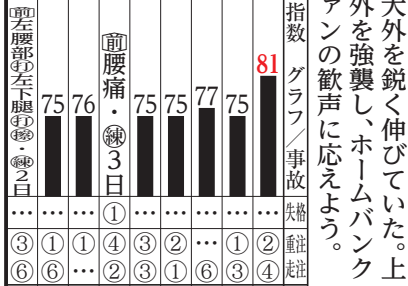

令和元年12月30日(月) [丑・二黒仏滅]

波乱含み

信頼度35%

- 1→6-573
1→5-679
1→7-653
1→3-657
5→9-167
5→7-169

上原龍が底力ある上原が捲って地元のパカ

前々に踏む①が好位確保から捲る

Analysis section with symbols (circles, triangles, crosses) and text regarding race strategy and horse performance.

追撃の原 (Chūgeki no Hara) section with a red stamp and text discussing the horse's performance and fan support.

2日目の川上は大外を鋭く伸びていた。上に集まる大勢のファンの歓声に迎えよう。

3連単 (3-in-a-row) section with betting numbers and odds.

Table listing horse names, race types, and starting positions for the first half of the race.

Main race results table with columns for race number, horse name, jockey, odds, and finishing position.